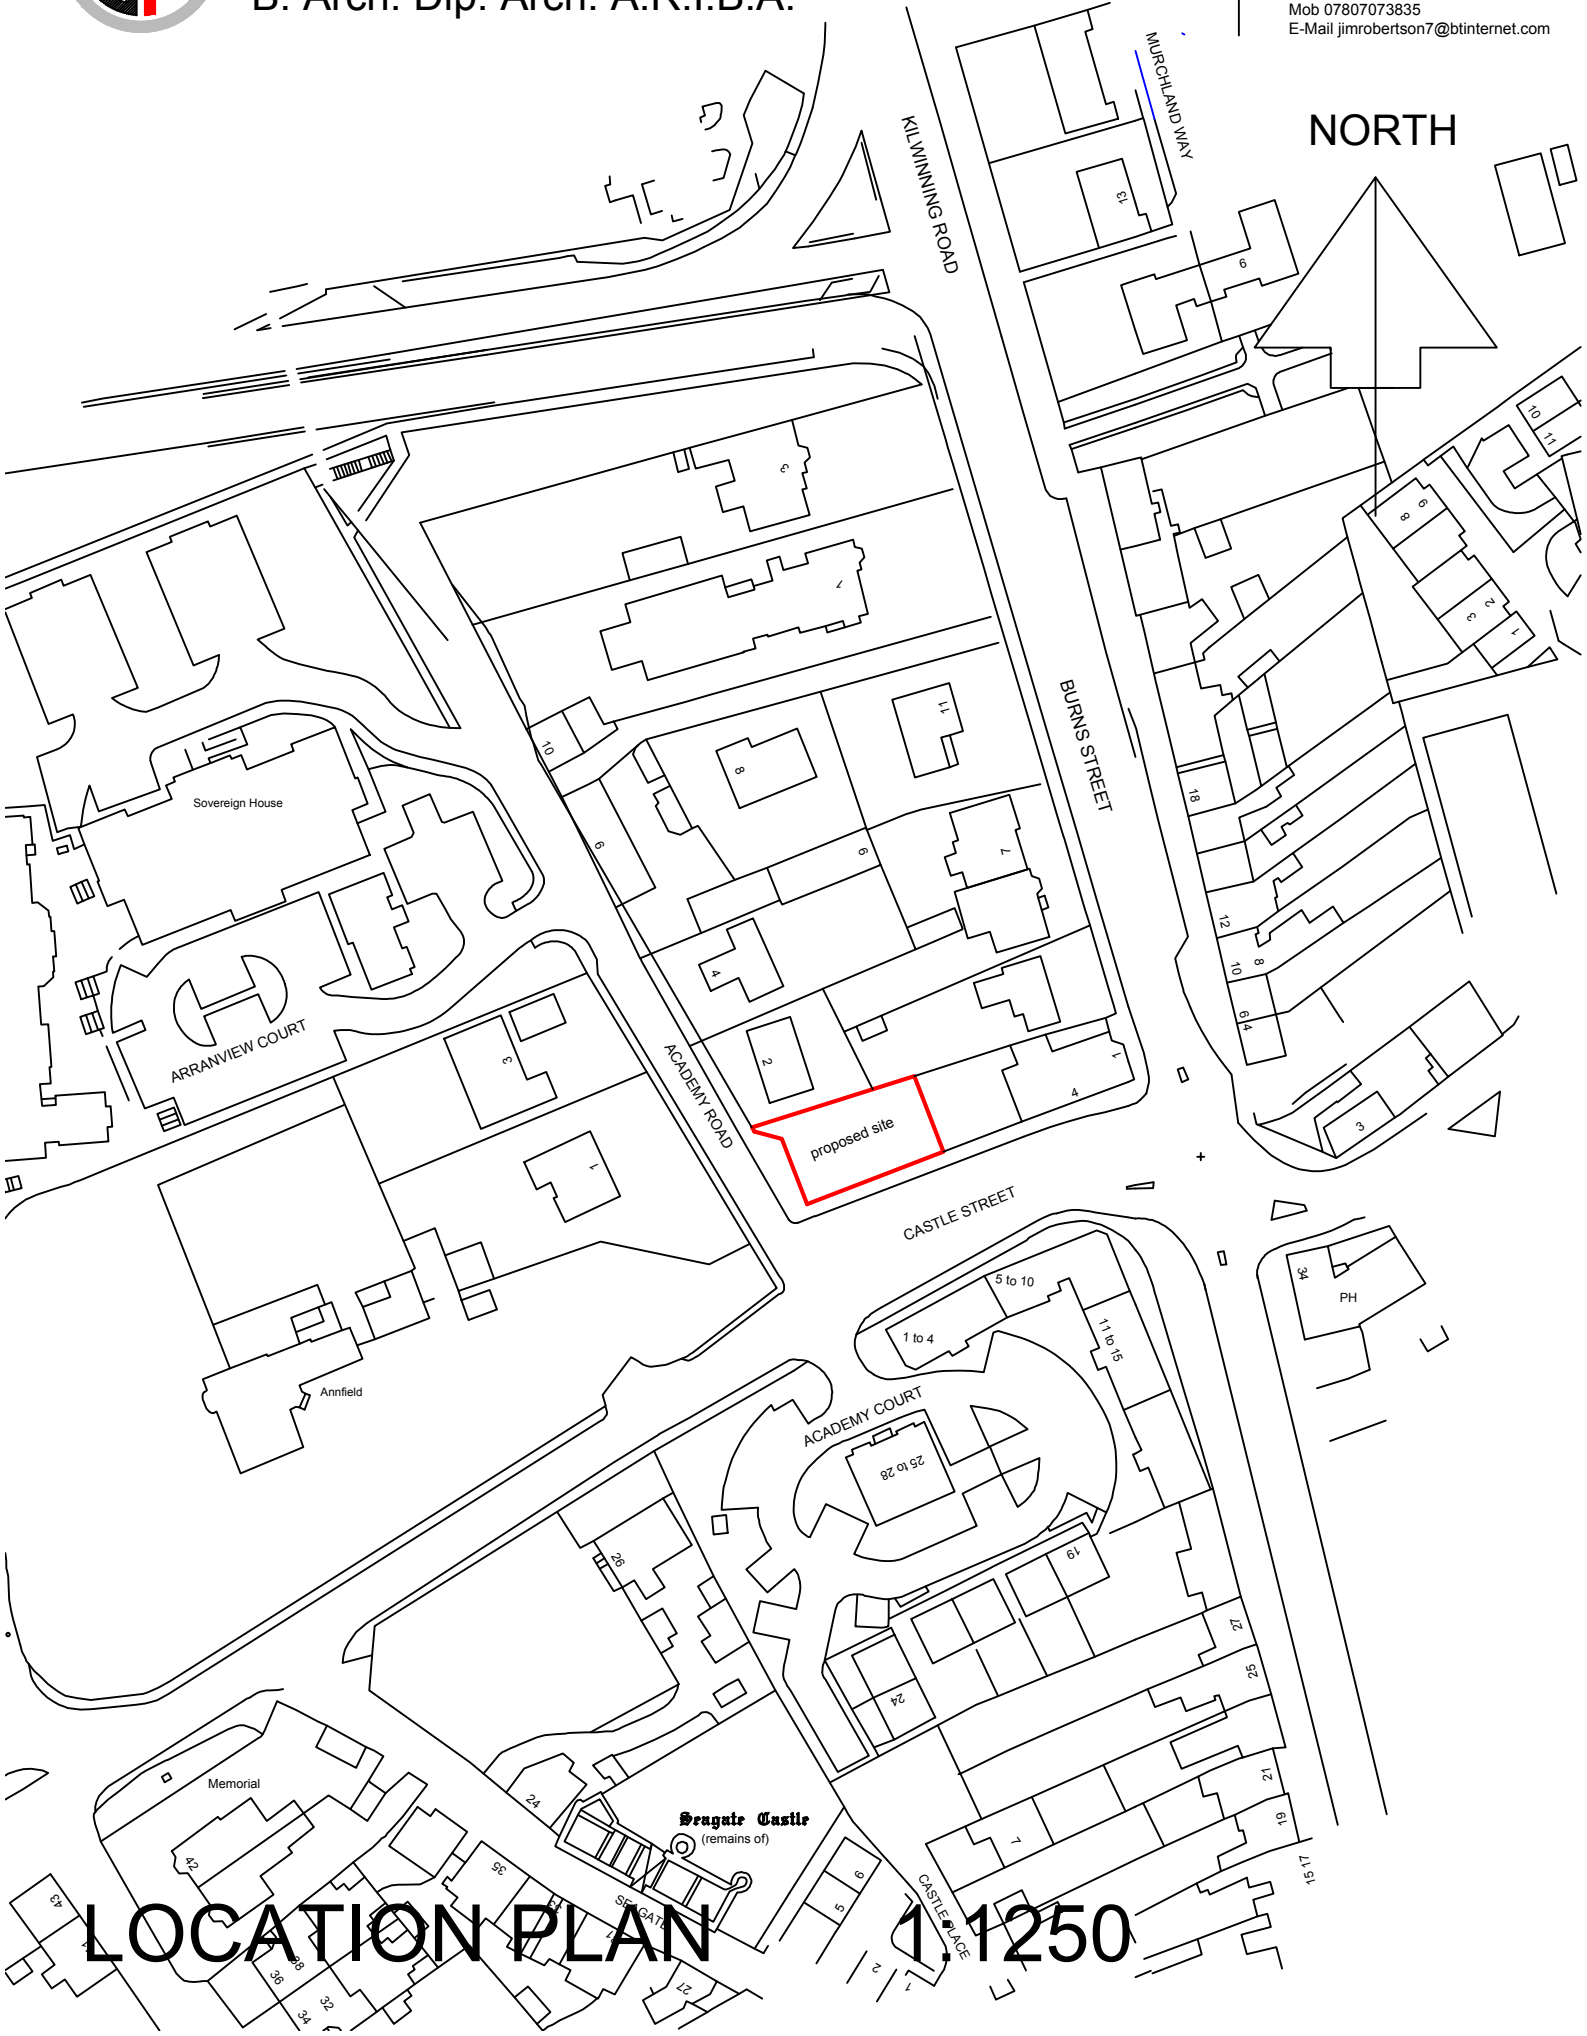

JAMES ROBERTSON ARCHITECT

B. Arch. Dip. Arch. A.R.I.B.A.

7 Park Avenue
Prestwick
Ayrshire
KA9 1RG
Tel 01292 477655
Mob 07807073835
E-Mail jimrobertson7@btinternet.com

LOCATION PLAN

1:1250